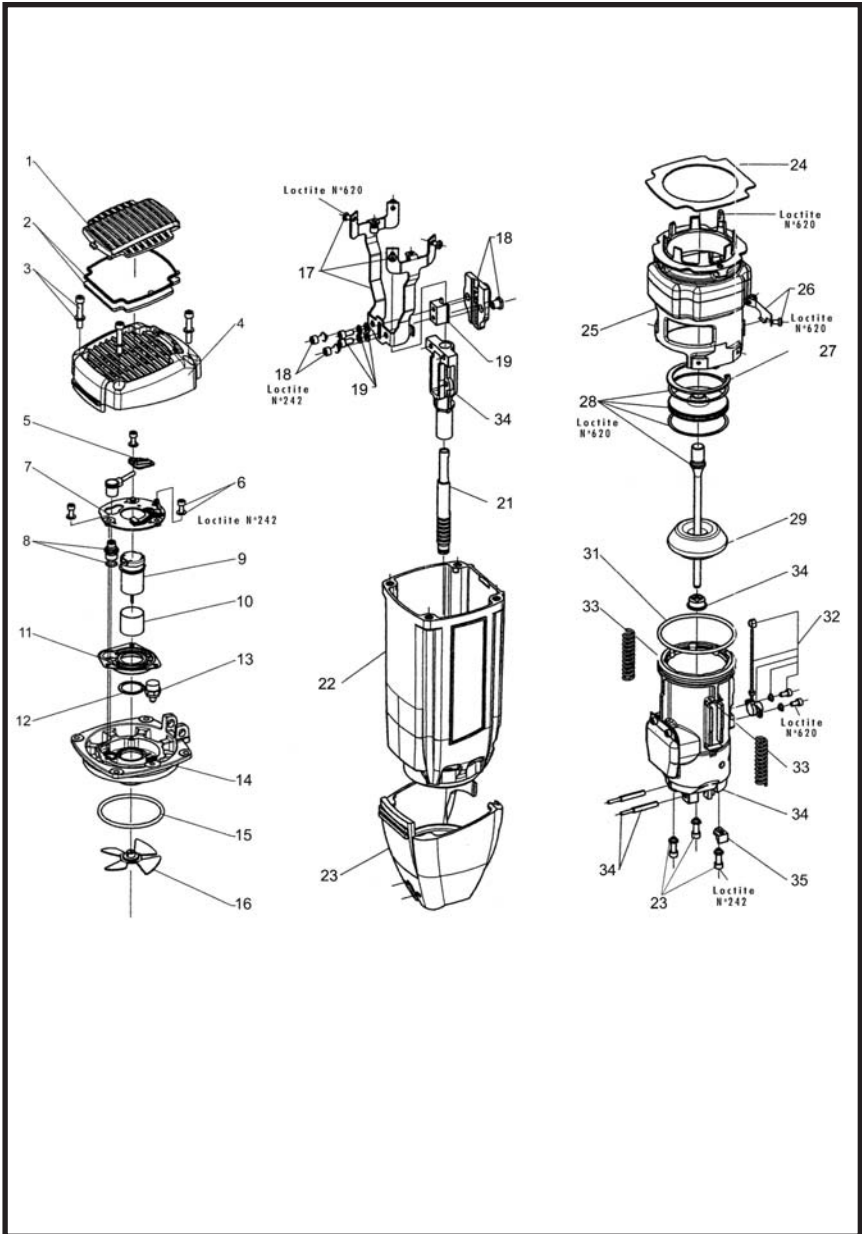

PARTS SCHEMATIC

R150 TOOL SCHEMATIC

PARTS SCHEMATIC

R150 TOOL SCHEMATIC (continued)

PARTS LISTS

RAMSET R150 TOOL PARTS LISTS

KEY	PART NUMBER	DESCRIPTION
1	336920	GRILL CAP
2	336900	AIR FILTER
3	B0060A	CAP SCREWS M5-30 W/WASHER (pkg of 4)
4	339000	CAP ASSEMBLY
5	B0070	SPARK PLUG WIRE
6	B0061A	PC BOARD SCREWS, M4-12 (pkg of 3)
7	B0040	PC BOARD
8	7505164	SPARK PLUG ASSEMBLY
9	900525A	FAN MOTOR ASSEMBLY (INCLUDES FAN, MOTOR SLEEVE, MOTOR MOUNT, RETAINING RING AND FAN BLADE)
10	401356	MOTOR SLEEVE
11	900470	MOTOR MOUNT
12	401355	MOTOR RETAINING RING
13	404601	HEAD SWITCH
14	B0078	CYLINDER HEAD
15	403992	O-RING, CYLINDER HEAD
16	403167	FAN BLADE
17	B0044	CAGE ASSEMBLY
18	EM150300A	SHEAR BLOCK PLATE KIT (INCLUDES: PLATE AND TWO M5 SCREWS)
19	333180	TIE BAR ASSEMBLY - W/SCREWS
21	M150200	WORK CONTACT ELEMENT (Mechanical)
	E150100	WORK CONTACT ELEMENT (Electrical)
22	339030	HOUSING BODY ASSEMBLY
23	333220	RUBBER DEFECTOR ASSEMBLY
24	B0038	AIR DAM
25	B0082	COMBUSTION CHAMBER
26	333250	COMBUSTION CHAMBER STOP ASSEMBLY
27	B0068	PISTON STOP RETAINING RING
28	333270	PISTON ASSEMBLY
28A	B0034A	PISTON RINGS (pkg of 2)
29	B0053	BUMPER
31	B0042	SLEEVE O-RING