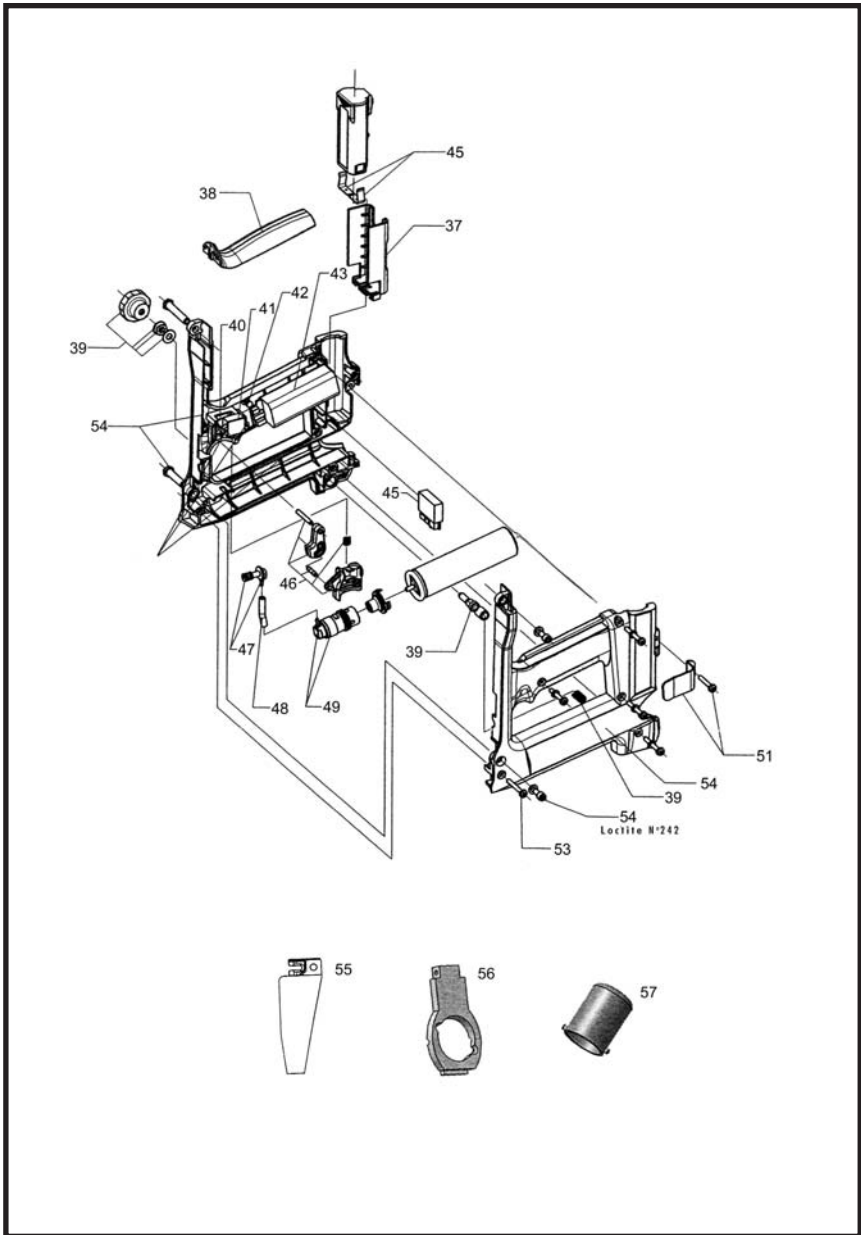

PARTS SCHEMATIC

R150 TOOL SCHEMATIC

PARTS SCHEMATIC

R150 TOOL SCHEMATIC (continued)

PARTS LISTS

RAMSET R150 TOOL PARTS LISTS

KEY	PART NUMBER	DESCRIPTION
1	336920	GRILL CAP
2	336900	AIR FILTER
3	B0060A	CAP SCREWS M5-30 W/WASHER (pkg of 4)
4	339000	CAP ASSEMBLY
5	B0070	SPARK PLUG WIRE
6	B0061A	PC BOARD SCREWS, M4-12 (pkg of 3)
7	B0040	PC BOARD
8	7505164	SPARK PLUG ASSEMBLY
9	900525A	FAN MOTOR ASSEMBLY (INCLUDES FAN, MOTOR SLEEVE, MOTOR MOUNT, RETAINING RING AND FAN BLADE)
10	401356	MOTOR SLEEVE
11	900470	MOTOR MOUNT
12	401355	MOTOR RETAINING RING
13	404601	HEAD SWITCH
14	B0078	CYLINDER HEAD
15	403992	O-RING, CYLINDER HEAD
16	403167	FAN BLADE
17	B0044	CAGE ASSEMBLY
18	EM150300A	SHEAR BLOCK PLATE KIT (INCLUDES: PLATE AND TWO M5 SCREWS)
19	333180	TIE BAR ASSEMBLY - W/SCREWS
21	M150200	WORK CONTACT ELEMENT (Mechanical)
	E150100	WORK CONTACT ELEMENT (Electrical)
22	339030	HOUSING BODY ASSEMBLY
23	333220	RUBBER DEFECTOR ASSEMBLY
24	B0038	AIR DAM
25	B0082	COMBUSTION CHAMBER
26	333250	COMBUSTION CHAMBER STOP ASSEMBLY
27	B0068	PISTON STOP RETAINING RING
28	333270	PISTON ASSEMBLY
28A	B0034A	PISTON RINGS (pkg of 2)
29	B0053	BUMPER
31	B0042	SLEEVE O-RING